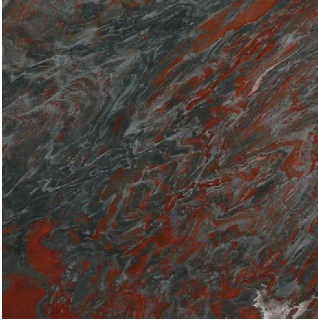

Level 5 - GRANITE

FERRO GOLD
3/4" (2cm slab)
1-1/4" (3cm slab)

SEAFOAM GREEN
3/4" (2cm slab)
1-1/4" (3cm slab)

AZUL BAHIA
3/4" (2cm slab)
1-1/4" (3cm)

COSTA SMERDELDA
3/4" (2cm slab)
1-1/4" (3cm slab)

MOMBASA
3/4" (2cm slab)
1-1/4" (3cm slab)

SERENGETI GOLD
1-1/4" (3cm slab)

VALCANO
1-1/4" (3cm slab)

VERDE FIRE
3/4" (2cm slab)
1-1/4" (3cm slab)

VERDE OCEANO
(aka: Ocean twi, Green Eyes)
3/4" (2cm slab)

Level 5 - GRANITE

IRON RED
3/4" (2cm slab)

SAVANNA
1-1/4" (3cm slab)

ROSSO FIORENTINO
3/4" (2cm slab)
1-1/4" (3cm slab)