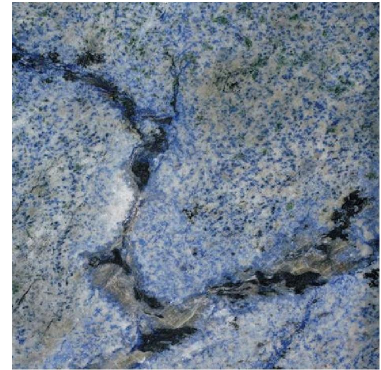

Level 5 - GRANITE

FERRO GOLD
3/4" (2cm slab)
1-1/4" (3cm slab)

SEAFOAM GREEN
3/4" (2cm slab)
1-1/4" (3cm slab)

AZUL BAHIA
3/4" (2cm slab)
1-1/4" (3cm)

COSTA SMERDELDA
3/4" (2cm slab)
1-1/4" (3cm slab)

MOMBASA
3/4" (2cm slab)
1-1/4" (3cm slab)

SERENGETI GOLD
1-1/4" (3cm slab)

VALCANO
1-1/4" (3cm slab)

VERDE FIRE
3/4" (2cm slab)
1-1/4" (3cm slab)

VERDE OCEANO
(aka: Ocean twi, Green Eyes)
3/4" (2cm slab)

Level 5 - GRANITE

IRON RED
3/4" (2cm slab)

SAVANNA
1-1/4" (3cm slab)

ROSSO FIORENTINO
3/4" (2cm slab)
1-1/4" (3cm slab)