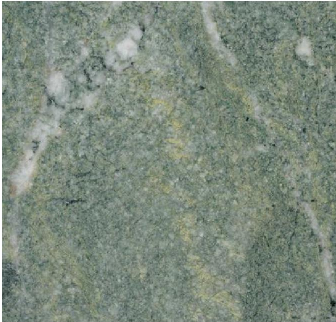

Level 5 - GRANITE

FERRO GOLD
3/4" (2cm slab)
1-1/4" (3cm slab)

SEAFOAM GREEN
3/4" (2cm slab)
1-1/4" (3cm slab)

AZUL BAHIA
3/4" (2cm slab)
1-1/4" (3cm)

COSTA SMERDELDA
3/4" (2cm slab)
1-1/4" (3cm slab)

MOMBASA
3/4" (2cm slab)
1-1/4" (3cm slab)

SERENGETI GOLD
1-1/4" (3cm slab)

VALCANO
1-1/4" (3cm slab)

VERDE FIRE
3/4" (2cm slab)
1-1/4" (3cm slab)

VERDE OCEANO
(aka: Ocean twi, Green Eyes)
3/4" (2cm slab)

Level 5 - GRANITE

IRON RED
3/4" (2cm slab)

SAVANNA
1-1/4" (3cm slab)

ROSSO FIORENTINO
3/4" (2cm slab)
1-1/4" (3cm slab)