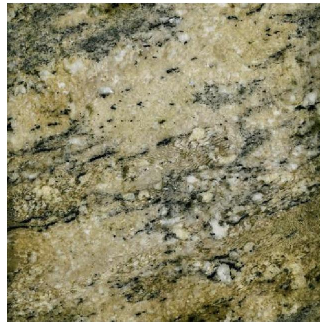

Level 5 - GRANITE

FERRO GOLD
3/4" (2cm slab)
1-1/4" (3cm slab)

SEAFOAM GREEN
3/4" (2cm slab)
1-1/4" (3cm slab)

AZUL BAHIA
3/4" (2cm slab)
1-1/4" (3cm)

COSTA SMERDELDA
3/4" (2cm slab)
1-1/4" (3cm slab)

MOMBASA
3/4" (2cm slab)
1-1/4" (3cm slab)

SERENGETI GOLD
1-1/4" (3cm slab)

VALCANO
1-1/4" (3cm slab)

VERDE FIRE
3/4" (2cm slab)
1-1/4" (3cm slab)

VERDE OCEANO
(aka: Ocean twi, Green Eyes)
3/4" (2cm slab)

Level 5 - GRANITE

IRON RED
3/4" (2cm slab)

SAVANNA
1-1/4" (3cm slab)

ROSSO FIORENTINO
3/4" (2cm slab)
1-1/4" (3cm slab)