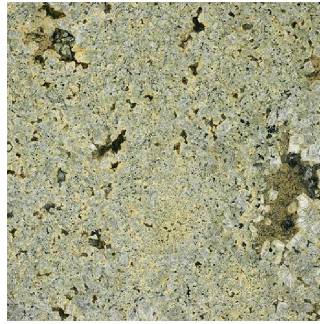

Level 5 - GRANITE

FERRO GOLD
3/4" (2cm slab)
1-1/4" (3cm slab)

SEAFOAM GREEN
3/4" (2cm slab)
1-1/4" (3cm slab)

AZUL BAHIA
3/4" (2cm slab)
1-1/4" (3cm)

COSTA SMERDELDA
3/4" (2cm slab)
1-1/4" (3cm slab)

MOMBASA
3/4" (2cm slab)
1-1/4" (3cm slab)

SERENGETI GOLD
1-1/4" (3cm slab)

VALCANO
1-1/4" (3cm slab)

VERDE FIRE
3/4" (2cm slab)
1-1/4" (3cm slab)

VERDE OCEANO
(aka: Ocean twi, Green Eyes)
3/4" (2cm slab)

Level 5 - GRANITE

IRON RED
3/4" (2cm slab)

SAVANNA
1-1/4" (3cm slab)

ROSSO FIORENTINO
3/4" (2cm slab)
1-1/4" (3cm slab)