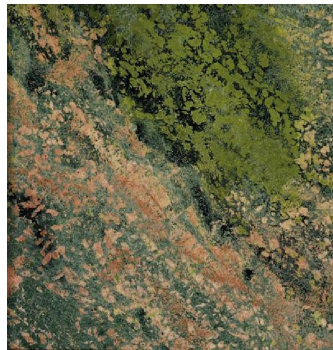

Level 5 - GRANITE

FERRO GOLD
3/4" (2cm slab)
1-1/4" (3cm slab)

SEAFOAM GREEN
3/4" (2cm slab)
1-1/4" (3cm slab)

AZUL BAHIA
3/4" (2cm slab)
1-1/4" (3cm)

COSTA SMERDELDA
3/4" (2cm slab)
1-1/4" (3cm slab)

MOMBASA
3/4" (2cm slab)
1-1/4" (3cm slab)

SERENGETI GOLD
1-1/4" (3cm slab)

VALCANO
1-1/4" (3cm slab)

VERDE FIRE
3/4" (2cm slab)
1-1/4" (3cm slab)

VERDE OCEANO
(aka: Ocean twi, Green Eyes)
3/4" (2cm slab)

Level 5 - GRANITE

IRON RED
3/4" (2cm slab)

SAVANNA
1-1/4" (3cm slab)

ROSSO FIORENTINO
3/4" (2cm slab)
1-1/4" (3cm slab)