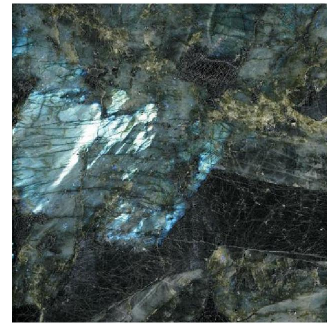

Level 5 - GRANITE

FERRO GOLD
3/4" (2cm slab)
1-1/4" (3cm slab)

SEAFOAM GREEN
3/4" (2cm slab)
1-1/4" (3cm slab)

AZUL BAHIA
3/4" (2cm slab)
1-1/4" (3cm)

COSTA SMERDELDA
3/4" (2cm slab)
1-1/4" (3cm slab)

MOMBASA
3/4" (2cm slab)
1-1/4" (3cm slab)

SERENGETI GOLD
1-1/4" (3cm slab)

VALCANO
1-1/4" (3cm slab)

VERDE FIRE
3/4" (2cm slab)
1-1/4" (3cm slab)

VERDE OCEANO
(aka: Ocean twi, Green Eyes)
3/4" (2cm slab)

Level 5 - GRANITE

IRON RED
3/4" (2cm slab)

SAVANNA
1-1/4" (3cm slab)

ROSSO FIORENTINO
3/4" (2cm slab)
1-1/4" (3cm slab)