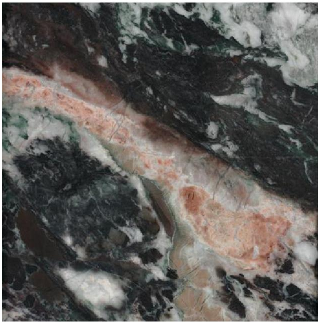

Level 5 - GRANITE

FERRO GOLD
3/4" (2cm slab)
1-1/4" (3cm slab)

SEAFOAM GREEN
3/4" (2cm slab)
1-1/4" (3cm slab)

AZUL BAHIA
3/4" (2cm slab)
1-1/4" (3cm)

COSTA SMERDELDA
3/4" (2cm slab)
1-1/4" (3cm slab)

MOMBASA
3/4" (2cm slab)
1-1/4" (3cm slab)

SERENGETI GOLD
1-1/4" (3cm slab)

VALCANO
1-1/4" (3cm slab)

VERDE FIRE
3/4" (2cm slab)
1-1/4" (3cm slab)

VERDE OCEANO
(aka: Ocean twi, Green Eyes)
3/4" (2cm slab)

Level 5 - GRANITE

IRON RED
3/4" (2cm slab)

SAVANNA
1-1/4" (3cm slab)

ROSSO FIORENTINO
3/4" (2cm slab)
1-1/4" (3cm slab)