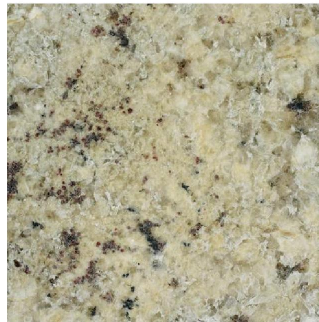

Level 4 - GRANITE

MASCARELLO
3/4" (2cm slab)
1-1/4" (3cm slab)

ESPIRITO SANTO
3/4" (2cm slab)
1-1/4" (3cm slab)

GOLDEN BAHIA
3/4" (2cm slab)
1-1/4" (3cm slab)

MAGMA
3/4" (2cm slab)
1-1/4" (3cm slab)

LABRADOR ANTIQUE
3/4" (2cm slab)
1-1/4" (3cm slab)

GOLDEN RAY
3/4" (2cm slab)
1-1/4" (3cm slab)

SMOKEY MOUNTAIN
3/4" (2cm slab)
1-1/4" (3cm slab)

AMARILLO GOLD
3/4" (2cm slab)
1-1/4" (3cm)

AURORA BOREALIS
3/4" (2cm slab)
1-1/4" (3cm)

Level 4 - GRANITE

ROCKY RIDGE
3/4" (2cm slab)
1-1/4" (3cm slab)

CUPA GOLD
3/4" (2cm slab)
1-1/4" (3cm slab)