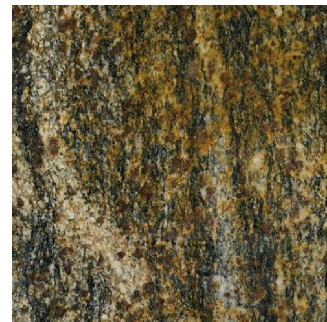

Level 4 - GRANITE

MASCARELLO
3/4" (2cm slab)
1-1/4" (3cm slab)

ESPIRITO SANTO
3/4" (2cm slab)
1-1/4" (3cm slab)

GOLDEN BAHIA
3/4" (2cm slab)
1-1/4" (3cm slab)

MAGMA
3/4" (2cm slab)
1-1/4" (3cm slab)

LABRADOR ANTIQUE
3/4" (2cm slab)
1-1/4" (3cm slab)

GOLDEN RAY
3/4" (2cm slab)
1-1/4" (3cm slab)

SMOKEY MOUNTAIN
3/4" (2cm slab)
1-1/4" (3cm slab)

AMARILLO GOLD
3/4" (2cm slab)
1-1/4" (3cm)

AURORA BOREALIS
3/4" (2cm slab)
1-1/4" (3cm)

Level 4 - GRANITE

ROCKY RIDGE
3/4" (2cm slab)
1-1/4" (3cm slab)

CUPA GOLD
3/4" (2cm slab)
1-1/4" (3cm slab)