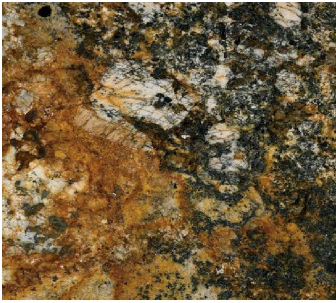

Level 4 - GRANITE

MASCARELLO
3/4" (2cm slab)
1-1/4" (3cm slab)

ESPIRITO SANTO
3/4" (2cm slab)
1-1/4" (3cm slab)

GOLDEN BAHIA
3/4" (2cm slab)
1-1/4" (3cm slab)

MAGMA
3/4" (2cm slab)
1-1/4" (3cm slab)

LABRADOR ANTIQUE
3/4" (2cm slab)
1-1/4" (3cm slab)

GOLDEN RAY
3/4" (2cm slab)
1-1/4" (3cm slab)

SMOKEY MOUNTAIN
3/4" (2cm slab)
1-1/4" (3cm slab)

AMARILLO GOLD
3/4" (2cm slab)
1-1/4" (3cm)

AURORA BOREALIS
3/4" (2cm slab)
1-1/4" (3cm)

Level 4 - GRANITE

ROCKY RIDGE
3/4" (2cm slab)
1-1/4" (3cm slab)

CUPA GOLD
3/4" (2cm slab)
1-1/4" (3cm slab)