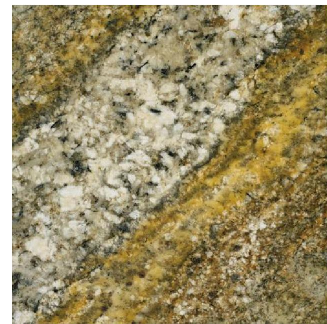

Level 4 - GRANITE

MASCARELLO
3/4" (2cm slab)
1-1/4" (3cm slab)

ESPIRITO SANTO
3/4" (2cm slab)
1-1/4" (3cm slab)

GOLDEN BAHIA
3/4" (2cm slab)
1-1/4" (3cm slab)

MAGMA
3/4" (2cm slab)
1-1/4" (3cm slab)

LABRADOR ANTIQUE
3/4" (2cm slab)
1-1/4" (3cm slab)

GOLDEN RAY
3/4" (2cm slab)
1-1/4" (3cm slab)

SMOKEY MOUNTAIN
3/4" (2cm slab)
1-1/4" (3cm slab)

AMARILLO GOLD
3/4" (2cm slab)
1-1/4" (3cm)

AURORA BOREALIS
3/4" (2cm slab)
1-1/4" (3cm)

Level 4 - GRANITE

ROCKY RIDGE
3/4" (2cm slab)
1-1/4" (3cm slab)

CUPA GOLD
3/4" (2cm slab)
1-1/4" (3cm slab)