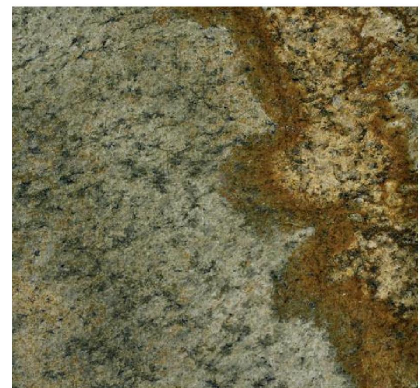

Level 3 - GRANITE

GOLDEN DUNE
3/4" (2cm slab)
1-1/4" (3cm slab)

CREAM BORDEAU
(aka: Crema Chianti)
3/4" (2cm slab)
1-1/4" (3cm slab)

MOCCA JUPERANA
(aka; Juperana Arandis)
3/4" (2cm slab)
1-1/4" (3cm slab)

GOLDEN RIDGE
3/4" (2cm slab)
1-1/4" (3cm slab)

GOLDEN CRYSTAL
3/4" (2cm slab)
1-1/4" (3cm slab)

Level 3 - GRANITE

NERO AZUL
3/4" (2cm slab)
1-1/4" (3cm slab)

EMERAL PEARL
(aka: Labrador Green)
3/4" (2cm slab)
1-1/4" (3cm slab)

KODIAK
3/4" (2cm slab)
1-1/4" (3cm slab)

POLARE BLUE
3/4" (2cm slab)
1-1/4" (3cm slab)

MARRON COHIBA
(aka: Brown Antique,
Brown Pearl)
3/4" (2cm slab)
1-1/4" (3cm slab)

BLUE PEARL GT
(aka: Labrador Blue)
3/4" (2cm slab)
1-1/4" (3cm)

DESERT AMERILLO
3/4" (2cm slab)
1-1/4" (3cm slab)

LAVA
3/4" (2cm slab)
1-1/4" (3cm slab)

CARMEL BROWN
3/4" (2cm slab)
1-1/4" (3cm)

Level 3 - GRANITE

RED DRAGON
3/4" (2cm slab)
1-1/4" (3cm slab)