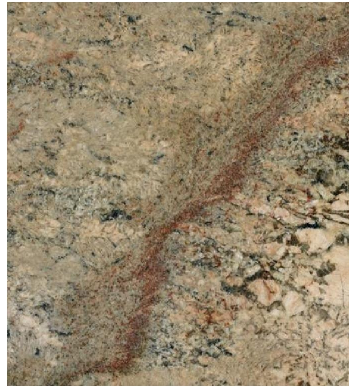

Level 3 - GRANITE

GOLDEN DUNE
3/4" (2cm slab)
1-1/4" (3cm slab)

CREAM BORDEAU
(aka: Crema Chianti)
3/4" (2cm slab)
1-1/4" (3cm slab)

MOCCA JUPERANA
(aka; Juperana Arandis)
3/4" (2cm slab)
1-1/4" (3cm slab)

YUKON
(aka: Juparana Brasilis)
3/4" (2cm slab)
1-1/4" (3cm)

GOLDEN WAVE
3/4" (2cm slab)
1-1/4" (3cm slab)

COPPER CANYON
3/4" (2cm slab)
1-1/4" (3cm)

JUPERANA FLORENCE
(aka: Bordeaux)
3/4" (2cm slab)
1-1/4" (3cm slab)

GOLDEN RIDGE
3/4" (2cm slab)
1-1/4" (3cm slab)

GOLDEN CRYSTAL
3/4" (2cm slab)
1-1/4" (3cm slab)

Level 3 - GRANITE

NERO AZUL
3/4" (2cm slab)
1-1/4" (3cm slab)

EMERAL PEARL
(aka: Labrador Green)
3/4" (2cm slab)
1-1/4" (3cm slab)

DESERT AMERILLO
3/4" (2cm slab)
1-1/4" (3cm slab)

LAVA
3/4" (2cm slab)
1-1/4" (3cm slab)

CARMEL BROWN
3/4" (2cm slab)
1-1/4" (3cm)

Level 3 - GRANITE

RED DRAGON
3/4" (2cm slab)
1-1/4" (3cm slab)