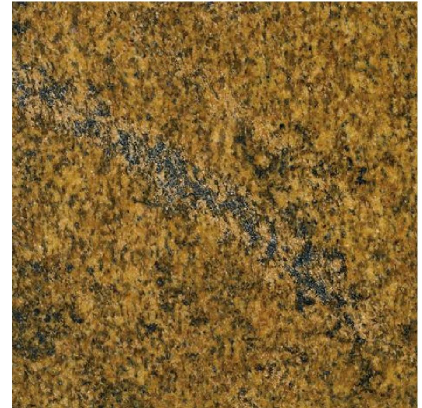

Level 3 - GRANITE

GOLDEN DUNE
3/4" (2cm slab)
1-1/4" (3cm slab)

CREAM BORDEAU
(aka: Crema Chianti)
3/4" (2cm slab)
1-1/4" (3cm slab)

MOCCA JUPERANA
(aka; Juperana Arandis)
3/4" (2cm slab)
1-1/4" (3cm slab)

YUKON
(aka: Juparana Brasilis)
3/4" (2cm slab)
1-1/4" (3cm)

GOLDEN WAVE
3/4" (2cm slab)
1-1/4" (3cm slab)

COPPER CANYON
3/4" (2cm slab)
1-1/4" (3cm)

JUPERANA FLORENCE
(aka: Bordeaux)
3/4" (2cm slab)
1-1/4" (3cm slab)

GOLDEN RIDGE
3/4" (2cm slab)
1-1/4" (3cm slab)

GOLDEN CRYSTAL
3/4" (2cm slab)
1-1/4" (3cm slab)

Level 3 - GRANITE

NERO AZUL
3/4" (2cm slab)
1-1/4" (3cm slab)

EMERAL PEARL
(aka: Labrador Green)
3/4" (2cm slab)
1-1/4" (3cm slab)

KODIAK
3/4" (2cm slab)
1-1/4" (3cm slab)

POLARE BLUE
3/4" (2cm slab)
1-1/4" (3cm slab)

MARRON COHIBA
(aka: Brown Antique,
Brown Pearl)
3/4" (2cm slab)
1-1/4" (3cm slab)

BLUE PEARL GT
(aka: Labrador Blue)
3/4" (2cm slab)
1-1/4" (3cm)