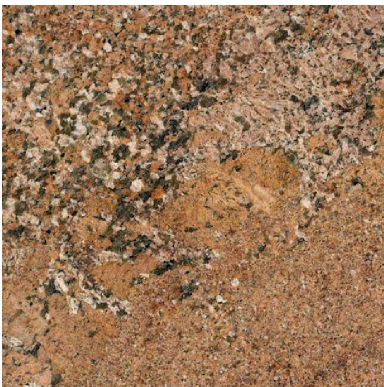

Level 3 - GRANITE

GOLDEN DUNE
3/4" (2cm slab)
1-1/4" (3cm slab)

CREAM BORDEAU
(aka: Crema Chianti)
3/4" (2cm slab)
1-1/4" (3cm slab)

MOCCA JUPERANA
(aka; Juperana Arandis)
3/4" (2cm slab)
1-1/4" (3cm slab)

YUKON
(aka: Juparana Brasilis)
3/4" (2cm slab)
1-1/4" (3cm)

GOLDEN WAVE
3/4" (2cm slab)
1-1/4" (3cm slab)

COPPER CANYON
3/4" (2cm slab)
1-1/4" (3cm)

JUPERANA FLORENCE
(aka: Bordeaux)
3/4" (2cm slab)
1-1/4" (3cm slab)

GOLDEN RIDGE
3/4" (2cm slab)
1-1/4" (3cm slab)

GOLDEN CRYSTAL
3/4" (2cm slab)
1-1/4" (3cm slab)

Level 3 - GRANITE

NERO AZUL
3/4" (2cm slab)
1-1/4" (3cm slab)

EMERAL PEARL
(aka: Labrador Green)
3/4" (2cm slab)
1-1/4" (3cm slab)

DESERT AMERILLO
3/4" (2cm slab)
1-1/4" (3cm slab)

LAVA
3/4" (2cm slab)
1-1/4" (3cm slab)

CARMEL BROWN
3/4" (2cm slab)
1-1/4" (3cm)

Level 3 - GRANITE

RED DRAGON
3/4" (2cm slab)
1-1/4" (3cm slab)