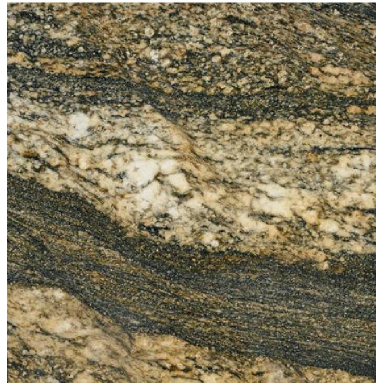

YUKON
(aka: Juparana Brasilis)
3/4" (2cm slab)
1-1/4" (3cm)

GOLDEN WAVE
3/4" (2cm slab)
1-1/4" (3cm slab)

COPPER CANYON
3/4" (2cm slab)
1-1/4" (3cm)

JUPERANA FLORENCE
(aka: Bordeaux)
3/4" (2cm slab)
1-1/4" (3cm slab)

GOLDEN RIDGE
3/4" (2cm slab)
1-1/4" (3cm slab)

GOLDEN CRYSTAL
3/4" (2cm slab)
1-1/4" (3cm slab)

Level 3 - GRANITE

NERO AZUL
3/4" (2cm slab)
1-1/4" (3cm slab)

EMERAL PEARL
(aka: Labrador Green)
3/4" (2cm slab)
1-1/4" (3cm slab)

KODIAK
3/4" (2cm slab)
1-1/4" (3cm slab)

POLARE BLUE
3/4" (2cm slab)
1-1/4" (3cm slab)

MARRON COHIBA
(aka: Brown Antique,
Brown Pearl)
3/4" (2cm slab)
1-1/4" (3cm slab)

BLUE PEARL GT
(aka: Labrador Blue)
3/4" (2cm slab)
1-1/4" (3cm)

DESERT AMERILLO
3/4" (2cm slab)
1-1/4" (3cm slab)

LAVA
3/4" (2cm slab)
1-1/4" (3cm slab)

CARMEL BROWN
3/4" (2cm slab)
1-1/4" (3cm)

Level 3 - GRANITE

RED DRAGON
3/4" (2cm slab)
1-1/4" (3cm slab)