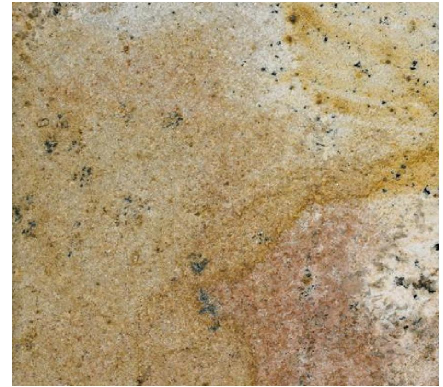

Level 3 - GRANITE

GOLDEN DUNE
3/4" (2cm slab)
1-1/4" (3cm slab)

CREAM BORDEAU
(aka: Crema Chianti)
3/4" (2cm slab)
1-1/4" (3cm slab)

MOCCA JUPERANA
(aka; Juperana Arandis)
3/4" (2cm slab)
1-1/4" (3cm slab)

YUKON
(aka: Juparana Brasilis)
3/4" (2cm slab)
1-1/4" (3cm)

GOLDEN WAVE
3/4" (2cm slab)
1-1/4" (3cm slab)

COPPER CANYON
3/4" (2cm slab)
1-1/4" (3cm)

JUPERANA FLORENCE
(aka: Bordeaux)
3/4" (2cm slab)
1-1/4" (3cm slab)

GOLDEN RIDGE
3/4" (2cm slab)
1-1/4" (3cm slab)

GOLDEN CRYSTAL
3/4" (2cm slab)
1-1/4" (3cm slab)

Level 3 - GRANITE

NERO AZUL
3/4" (2cm slab)
1-1/4" (3cm slab)

EMERAL PEARL
(aka: Labrador Green)
3/4" (2cm slab)
1-1/4" (3cm slab)

DESERT AMERILLO
3/4" (2cm slab)
1-1/4" (3cm slab)

LAVA
3/4" (2cm slab)
1-1/4" (3cm slab)

CARMEL BROWN
3/4" (2cm slab)
1-1/4" (3cm)

Level 3 - GRANITE

RED DRAGON
3/4" (2cm slab)
1-1/4" (3cm slab)