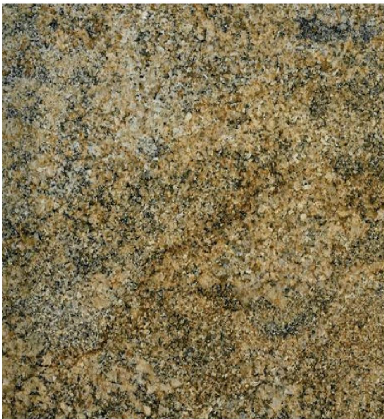

Level 3 - GRANITE

GOLDEN DUNE
3/4" (2cm slab)
1-1/4" (3cm slab)

CREAM BORDEAU
(aka: Crema Chianti)
3/4" (2cm slab)
1-1/4" (3cm slab)

MOCCA JUPERANA
(aka; Juperana Arandis)
3/4" (2cm slab)
1-1/4" (3cm slab)

YUKON
(aka: Juparana Brasilis)
3/4" (2cm slab)
1-1/4" (3cm)

GOLDEN WAVE
3/4" (2cm slab)
1-1/4" (3cm slab)

COPPER CANYON
3/4" (2cm slab)
1-1/4" (3cm)

JUPERANA FLORENCE
(aka: Bordeaux)
3/4" (2cm slab)
1-1/4" (3cm slab)

GOLDEN RIDGE
3/4" (2cm slab)
1-1/4" (3cm slab)

GOLDEN CRYSTAL
3/4" (2cm slab)
1-1/4" (3cm slab)

Level 3 - GRANITE

NERO AZUL
3/4" (2cm slab)
1-1/4" (3cm slab)

EMERAL PEARL
(aka: Labrador Green)
3/4" (2cm slab)
1-1/4" (3cm slab)

KODIAK
3/4" (2cm slab)
1-1/4" (3cm slab)

POLARE BLUE
3/4" (2cm slab)
1-1/4" (3cm slab)

MARRON COHIBA
(aka: Brown Antique,
Brown Pearl)
3/4" (2cm slab)
1-1/4" (3cm slab)

BLUE PEARL GT
(aka: Labrador Blue)
3/4" (2cm slab)
1-1/4" (3cm)