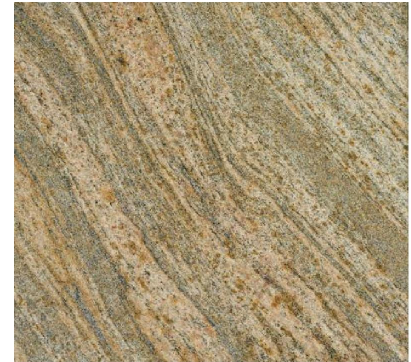

Level 2 - GRANITE

VICENZA
3/4" (2cm slab)
1-1/4" (3cm slab)

GIALLO PORTOFINO
3/4" (2cm slab)
1-1/4" (3cm slab)

**JUPERANA COLOMBO
GOLD**
3/4" (2cm slab)
1-1/4" (3cm slab)

**AMBER FANTASY
(aka: Desert Rose)**
3/4" (2cm slab)
1-1/4" (3cm)

GOLDEN LEAF
3/4" (2cm slab)
1-1/4" (3cm slab)

**JUPARANA
FANTASTICO**
3/4" (2cm slab)
1-1/4" (3cm slab)

GIALLO VENITIANO
3/4" (2cm slab)
1-1/4" (3cm slab)

MADURA GOLD
3/4" (2cm slab)
1-1/4" (3cm slab)

INDIAN PARANA
3/4" (2cm slab)
1-1/4" (3cm slab)

Level 2 - GRANITE

COLONIAL CREAM
3/4" (2cm slab)
1-1/4" (3cm)

AMERICAN MAHOGANY
3/4" (2cm slab)
1-1/4" (3cm)

INDIAN PREMIUM BLACK
3/4" (2cm slab)
1-1/4" (3cm slab)

BIANCO ROMANO
3/4" (2cm slab)
1-1/4" (3cm)

VERDE TROPICAL G"
3/4" (2cm slab)
1-1/4" (3cm slab)

BLUE PEARL
3/4" (2cm slab)
1-1/4" (3cm)

VERDE SAN FANSCISCO
3/4" (2cm slab)
1-1/4" (3cm slab)

IMPERIAL BROWN
3/4" (2cm slab)
1-1/4" (3cm slab)

BLACK GALA XY
3/4" (2cm slab)
1-1/4" (3cm slab)