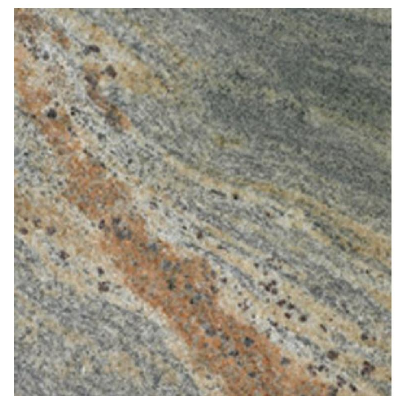

Level 2 - GRANITE

VICENZA
3/4" (2cm slab)
1-1/4" (3cm slab)

GIALLO PORTOFINO
3/4" (2cm slab)
1-1/4" (3cm slab)

**JUPERANA COLOMBO
GOLD**
3/4" (2cm slab)
1-1/4" (3cm slab)

**AMBER FANTASY
(aka: Desert Rose)**
3/4" (2cm slab)
1-1/4" (3cm)

GOLDEN LEAF
3/4" (2cm slab)
1-1/4" (3cm slab)

**JUPARANA
FANTASTICO**
3/4" (2cm slab)
1-1/4" (3cm slab)

GIALLO VENITIANO
3/4" (2cm slab)
1-1/4" (3cm slab)

MADURA GOLD
3/4" (2cm slab)
1-1/4" (3cm slab)

INDIAN PARANA
3/4" (2cm slab)
1-1/4" (3cm slab)

Level 2 - GRANITE

COLONIAL CREAM
3/4" (2cm slab)
1-1/4" (3cm)

AMERICAN MAHOGANY
3/4" (2cm slab)
1-1/4" (3cm)

INDIAN PREMIUM BLACK
3/4" (2cm slab)
1-1/4" (3cm slab)

BIANCO ROMANO
3/4" (2cm slab)
1-1/4" (3cm)

VERDE TROPICAL G"
3/4" (2cm slab)
1-1/4" (3cm slab)

BLUE PEARL
3/4" (2cm slab)
1-1/4" (3cm)

VERDE SAN FANSCISCO
3/4" (2cm slab)
1-1/4" (3cm slab)

IMPERIAL BROWN
3/4" (2cm slab)
1-1/4" (3cm slab)

BLACK GALA XY
3/4" (2cm slab)
1-1/4" (3cm slab)