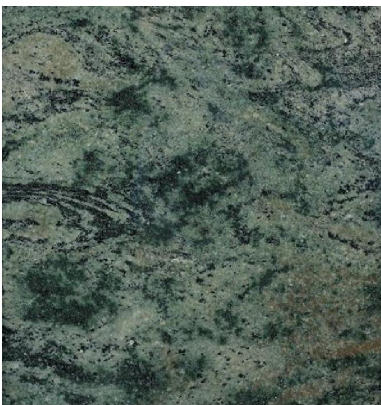

Level 2 - GRANITE

VICENZA
3/4" (2cm slab)
1-1/4" (3cm slab)

GIALLO PORTOFINO
3/4" (2cm slab)
1-1/4" (3cm slab)

**JUPERANA COLOMBO
GOLD**
3/4" (2cm slab)
1-1/4" (3cm slab)

**AMBER FANTASY
(aka: Desert Rose)**
3/4" (2cm slab)
1-1/4" (3cm)

GOLDEN LEAF
3/4" (2cm slab)
1-1/4" (3cm slab)

**JUPARANA
FANTASTICO**
3/4" (2cm slab)
1-1/4" (3cm slab)

GIALLO VENITIANO
3/4" (2cm slab)
1-1/4" (3cm slab)

MADURA GOLD
3/4" (2cm slab)
1-1/4" (3cm slab)

INDIAN PARANA
3/4" (2cm slab)
1-1/4" (3cm slab)

Level 2 - GRANITE

COLONIAL CREAM
3/4" (2cm slab)
1-1/4" (3cm)

AMERICAN MAHOGANY
3/4" (2cm slab)
1-1/4" (3cm)

INDIAN PREMIUM BLACK
3/4" (2cm slab)
1-1/4" (3cm slab)

BIANCO ROMANO
3/4" (2cm slab)
1-1/4" (3cm)

VERDE TROPICAL G"
3/4" (2cm slab)
1-1/4" (3cm slab)

BLUE PEARL
3/4" (2cm slab)
1-1/4" (3cm)

VERDE SAN FANSCISCO
3/4" (2cm slab)
1-1/4" (3cm slab)

IMPERIAL BROWN
3/4" (2cm slab)
1-1/4" (3cm slab)

BLACK GALA XY
3/4" (2cm slab)
1-1/4" (3cm slab)